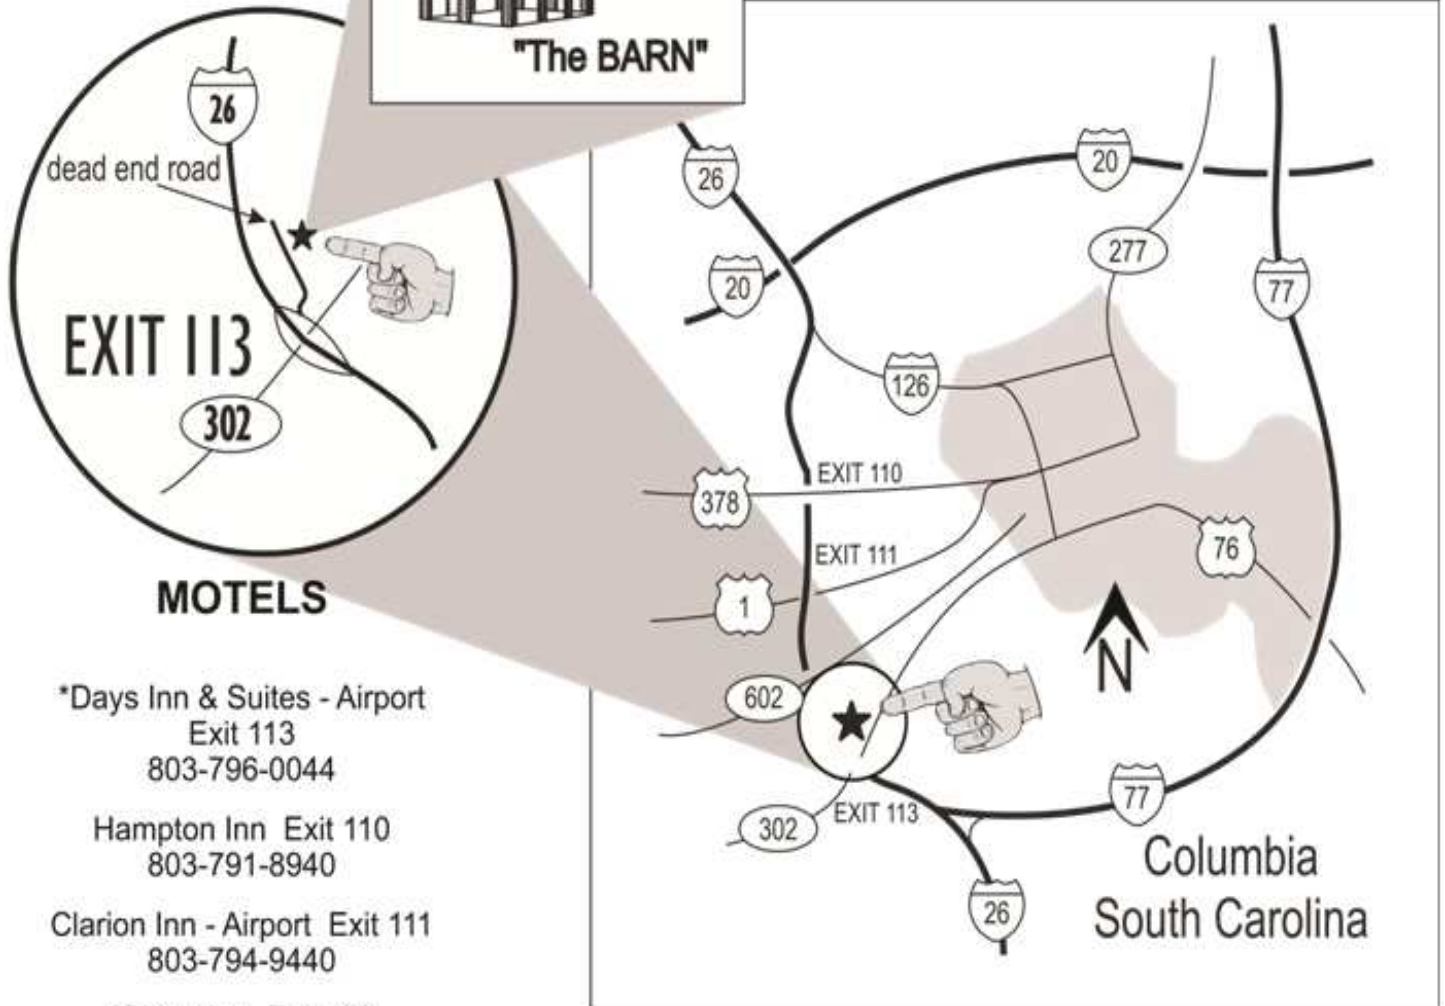

9:30-11:30am Reviews

**On-site RV spot info on back**

**\$125.00 Per Couple**

(ROLLOVER OR REFUNDABLE ANYTIME)

**Limited to 40 Couples – Motel Info & Map on Back**

Mail form below to: Curt Worlock, 3613 Citrus Tree Court, Plant City, FL 33566 E-mail: [cworlock@tampabay.rr.com](mailto:cworlock@tampabay.rr.com)

E-Mail Address \_\_\_\_\_ Please list any alternate addresses or telephone numbers on back.

Hugh Dimmery Memorial Center  
680 Cherokee Lane

"The BARN"

### MOTELS

\*Days Inn & Suites - Airport  
Exit 113  
803-796-0044

Hampton Inn Exit 110  
803-791-8940

Clarion Inn - Airport Exit 111  
803-794-9440

\*Sleep Inn Exit 113  
803-926-9260

\*Country Inn & Suites Exit 113  
803-794-6200