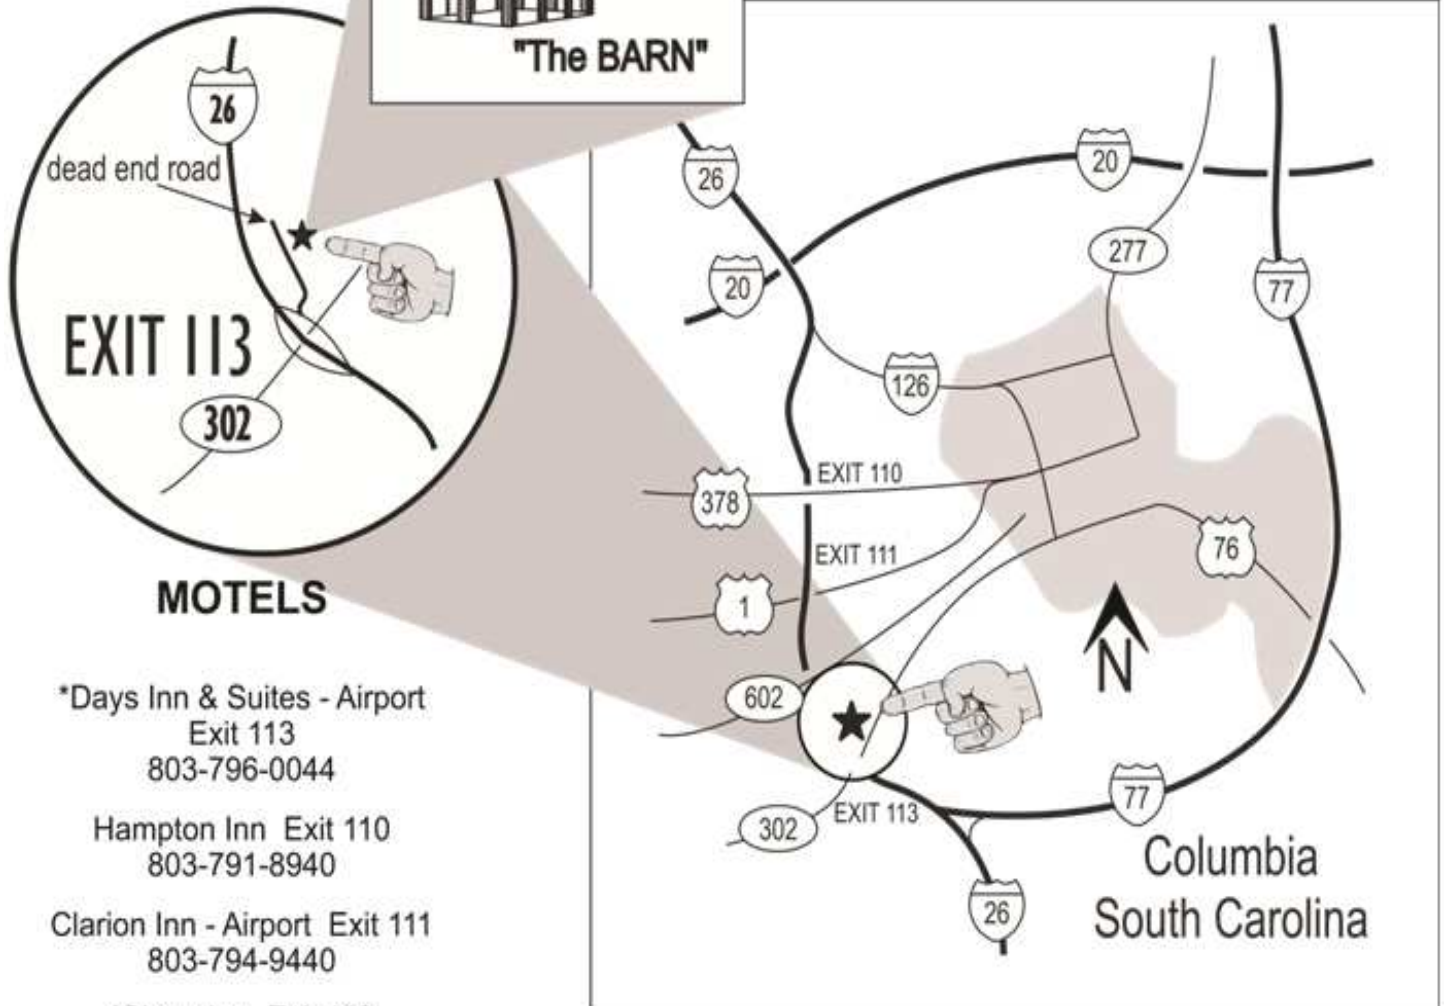

E-Mail Address _____ Please list any alternate addresses or telephone numbers on back.

Hugh Dimmery Memorial Center
680 Cherokee Lane

"The BARN"

MOTELS

*Days Inn & Suites - Airport
Exit 113
803-796-0044

Hampton Inn Exit 110
803-791-8940

Clarion Inn - Airport Exit 111
803-794-9440

*Sleep Inn Exit 113
803-926-9260

*Country Inn & Suites Exit 113
803-794-6200

* These motels traditionally offer discounts for events at "The Barn" so tell them you'll be attending this event.

3 On-Site RV spots available with Electric, Water, and Sewer Hook-ups for \$20.00/night.

To make reservations, either send an e-mail to inquiry@danceincolumbia.com or call Terry at 803-216-1210